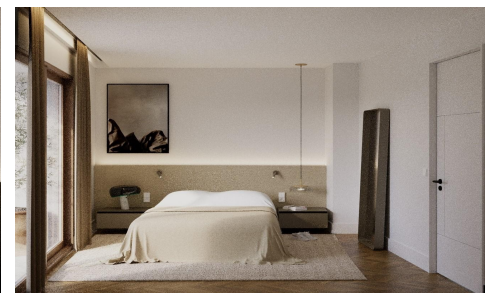

## Apartment in Hondon de las Nieves

€280,000

3

2

126m<sup>2</sup>

N/A

VINEYARD VIEWS is an exclusive residential complex of 15 apartments with 2 or 3 bedrooms and 2 bathrooms, located in Hondón de las Nieves, a picturesque valley surrounded by olive groves and almond trees. Designed for comfort and efficiency, these homes combine a privileged natural setting with high-quality features. Pre-installation for ducted air conditioning Hot water production via aerothermal system Photovoltaic panels installed on the roof for energy savings Anodized aluminum carpentry with thermal break and double glazing Fully furnished kitchens with granite, Silestone, or similar countertops, and extractor hood Underground parking space and storage room Elevator for added convenience...(Ask for More Details!)