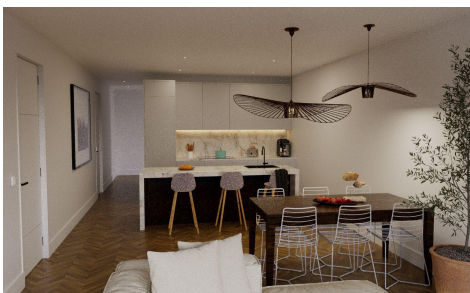

## Apartment in Hondon de las Nieves

€280,000

3

2

126m<sup>2</sup>

N/A

VINEYARD VIEWS is an exclusive residential complex of 15 apartments with 2 or 3 bedrooms and 2 bathrooms, located in Hondón de las Nieves, a picturesque valley surrounded by olive groves and almond trees. Designed for comfort and efficiency, these homes combine a privileged natural setting with high-quality features. Pre-installation for ducted air conditioning Hot water production via aerothermal system Photovoltaic panels installed on the roof for energy savings Anodized aluminum carpentry with thermal break and double glazing Fully furnished kitchens with granite, Silestone, or similar countertops, and extractor hood Underground parking space and storage room Elevator for added convenience...(Ask for More Details!)