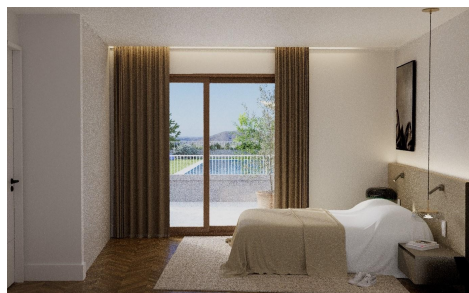

## Apartment in Hondon de las Nieves

€280,000

3

2

126m<sup>2</sup>

N/A

VINEYARD VIEWS is an exclusive residential complex of 15 apartments with 2 or 3 bedrooms and 2 bathrooms, located in Hondón de las Nieves, a picturesque valley surrounded by olive groves and almond trees. Designed for comfort and efficiency, these homes combine a privileged natural setting with high-quality features. Pre-installation for ducted air conditioning Hot water production via aerothermal system Photovoltaic panels installed on the roof for energy savings Anodized aluminum carpentry with thermal break and double glazing Fully furnished kitchens with granite, Silestone, or similar countertops, and extractor hood Underground parking space and storage room Elevator for added convenience...(Ask for More Details!)