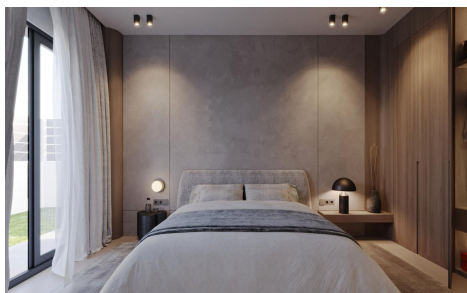

YSH30562H

Villa in La Romana

€450,000

4

2

226m²

11,000m²

Discover Villa Cumbre, an exclusive chalet in La Romana, set in an elevated position with stunning mountain views. Designed to offer comfort and elegance in a privileged natural setting, this home combines spaciousness, light, and exceptional quality. Prime Location Living in La Romana means enjoying the tranquility of a charming inland village in Alicante, surrounded by a unique natural environment and offering an excellent quality of life. Just a 5-minute walk away, you will find bars, restaurants, supermarkets, and all essential services. Additionally, its proximity to cities like Novelda and Aspe, and just 35 minutes from Alicante Airport, makes it an ideal location for year-round living. ...(Ask for More Details!)