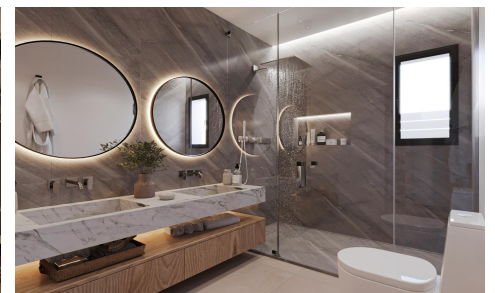

YSH30562H

Villa in La Romana

€450,000

4

2

226m²

11,000m²

Discover Villa Cumbre, an exclusive chalet in La Romana, set in an elevated position with stunning mountain views. Designed to offer comfort and elegance in a privileged natural setting, this home combines spaciousness, light, and exceptional quality. Prime Location Living in La Romana means enjoying the tranquility of a charming inland village in Alicante, surrounded by a unique natural environment and offering an excellent quality of life. Just a 5-minute walk away, you will find bars, restaurants, supermarkets, and all essential services. Additionally, its proximity to cities like Novelda and Aspe, and just 35 minutes from Alicante Airport, makes it an ideal location for year-round living. ...(Ask for More Details!)