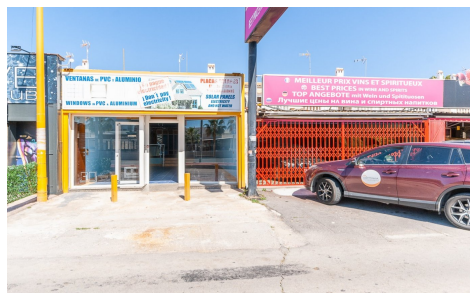

YSH50113U

Commercial in Orihuela Costa

€183,000

0

0

122m<sup>2</sup>

123m<sup>2</sup>

N/A

In the La Regia Urbanization, in a commercial area surrounded by bars, restaurants, shops of various kinds and with constant passage of vehicles and people, is this 108 m2 commercial premises. ~ It consists of a large glazed display window, a first area on one level and above it, the rear part with an office division and a bathroom. ~ The premises are in perfect condition and could be perfect for displaying material, a store, an office or any other business. ~ It is worth a visit.