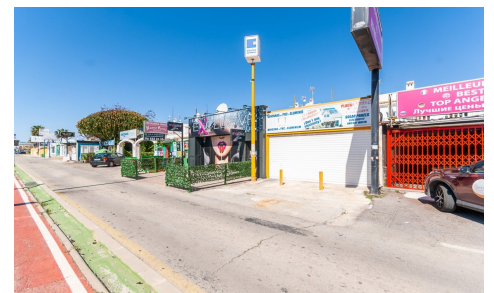

YSH50113U

Commercial in Orihuela Costa

€183,000

0

0

122m<sup>2</sup>

123m<sup>2</sup>

N/A

In the La Regia Urbanization, in a commercial area surrounded by bars, restaurants, shops of various kinds and with constant passage of vehicles and people, is this 108 m2 commercial premises. ~ It consists of a large glazed display window, a first area on one level and above it, the rear part with an office division and a bathroom. ~ The premises are in perfect condition and could be perfect for displaying material, a store, an office or any other business. ~ It is worth a visit.