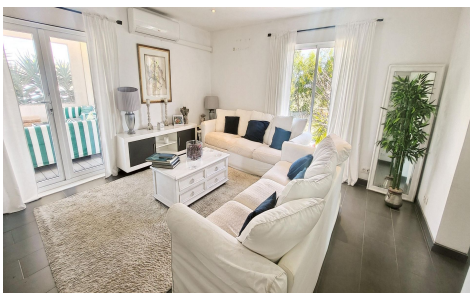

YSH23567L

Villa in Aspe

€279,999

3

2

80m²

2,062m²

Charming Country Retreat in Aspe We are delighted to present this charming and cosy retreat, ideally located in a sought-after area of Aspe. A true hidden gem, this property offers privacy, character, and beautiful outdoor living. The main house features a spacious master bedroom, a bathroom with shower, and a bright, open lounge with French doors leading to an elevated wooden terrace with sun blinds—perfect for enjoying the Spanish climate. The kitchen opens directly onto a large glass-curtained terrace, ideal for dining while overlooking the Mediterranean-style gardens, filled with mature trees and lush planting. Please note the main house has one bedroom. For family and guests, the property includes two separate...(Ask for More Details!)