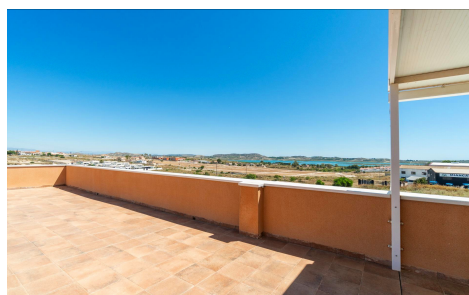

3

2

334m²

1,164m²

N/A

Spectacular estate in Torremendo with privileged views of the La Pedrera Reservoir â€“ 2 homes for the price of one! ~~We present this magnificent property situated in a tranquil, natural setting, with breathtaking panoramic views of the La Pedrera Reservoir. A unique opportunity for both living and investment, thanks to its two independent homes built on a spacious plot of over 1,100 m2. ~~The main house, a single-story dwelling with 152 m2 of living space, offers a comfortable and functional layout. It features three bedrooms, two full bathrooms, two kitchens, a living room, and a separate dining room. It also boasts a spacious backyard, perfect for enjoying the outdoors with...(Ask for More Details!)