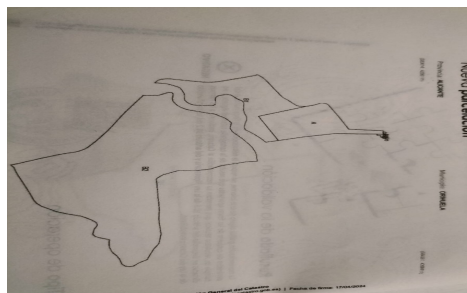

0

0

N/A

87,545m²

N/A

Here we have a plot of land for sale located in San Onofre and El Alcachofar near to Torremendo and close proximity to the border of Murcia. Plot size 87,545 square meters. If you wish to have access to mains electric there is an access point about 500 metres away from the land. The land is registered as Rustic land, allowing the possibility to build a property due to the fact rustic land can be built on every 26,000m². This permission will need to be checked at the local town hall for any updates. Electric will need to be installed for a building...(Ask for More Details!)