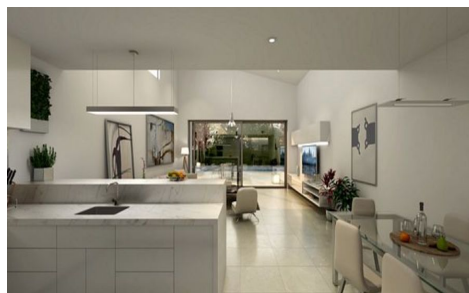

SM30271N

Villa in Altaona Golf

€600,000

4

4

195m²

1,000m²

Luxury new build villas at Altaona Golf and Country Village. This model of villa is the Campo with 4 bedrooms, 4 bathrooms all on 1 level with private pool and solarium. The villa has open plan living, dining and kitchen with high ceilings and doors out to the pool and garden. 3 of the bedrooms are en-suite and the 4th bedroom has a bathroom adjacent to it. The 2 bedrooms to the front have doors out to the pool area too. The master bedroom also has a walk-in wardrobe and 2 wash basins in the bathroom. All 4 bedrooms have fitted wardrobes. There is also parking inside the plot. Upstairs...(Ask for More Details!)